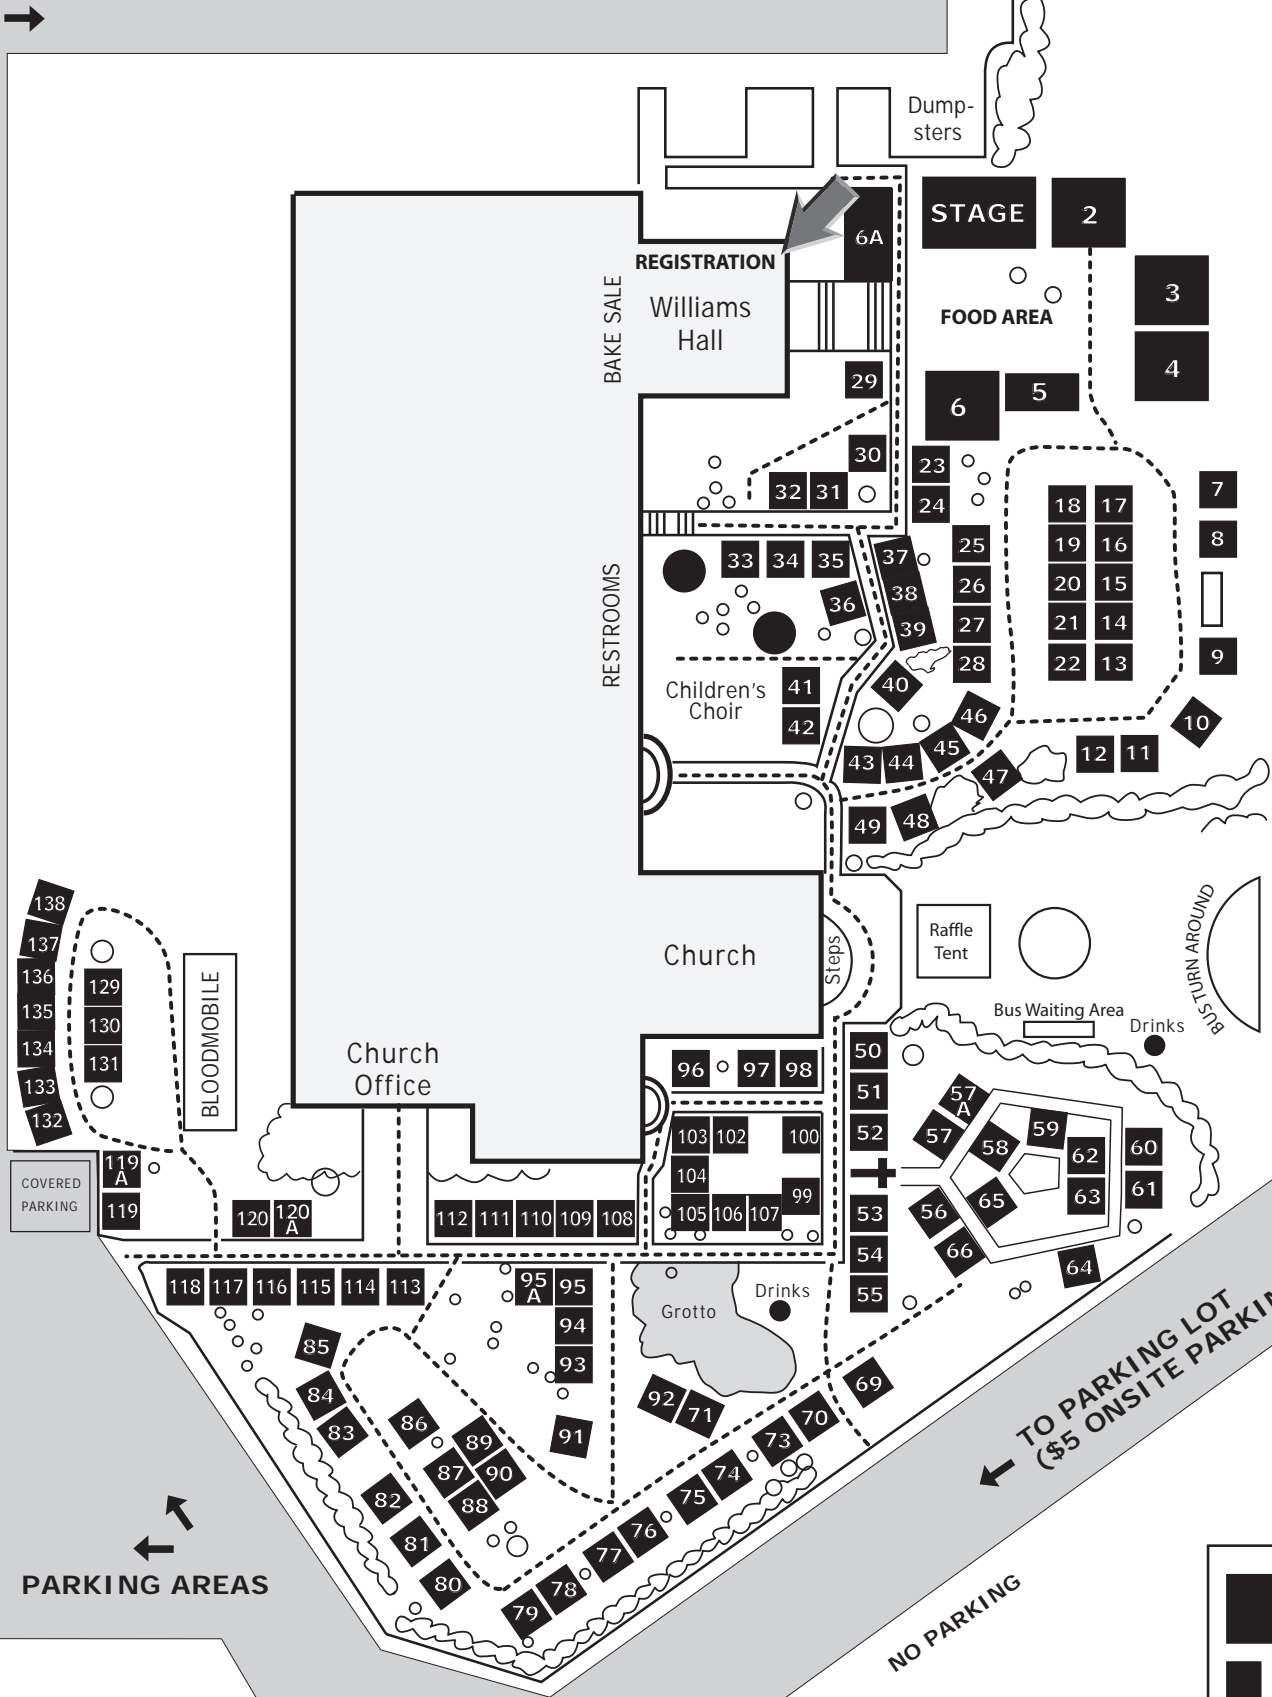

PARKING AREA

TO PARKING AREAS →

TO CORAL SHORES HIGH SCHOOL
FREE PARKING & SHUTTLE SERVICE ↑

BIKE PATH

U.S. 1

NO PARKING ON RIGHT-OF-WAY

TO PARKING LOT
(\$5 ONSITE PARKING) ←

PARKING AREAS

LEGEND

- = 20 FOOT SQUARE
- = 10 FOOT SQUARE
- = PATHS & WALKWAYS