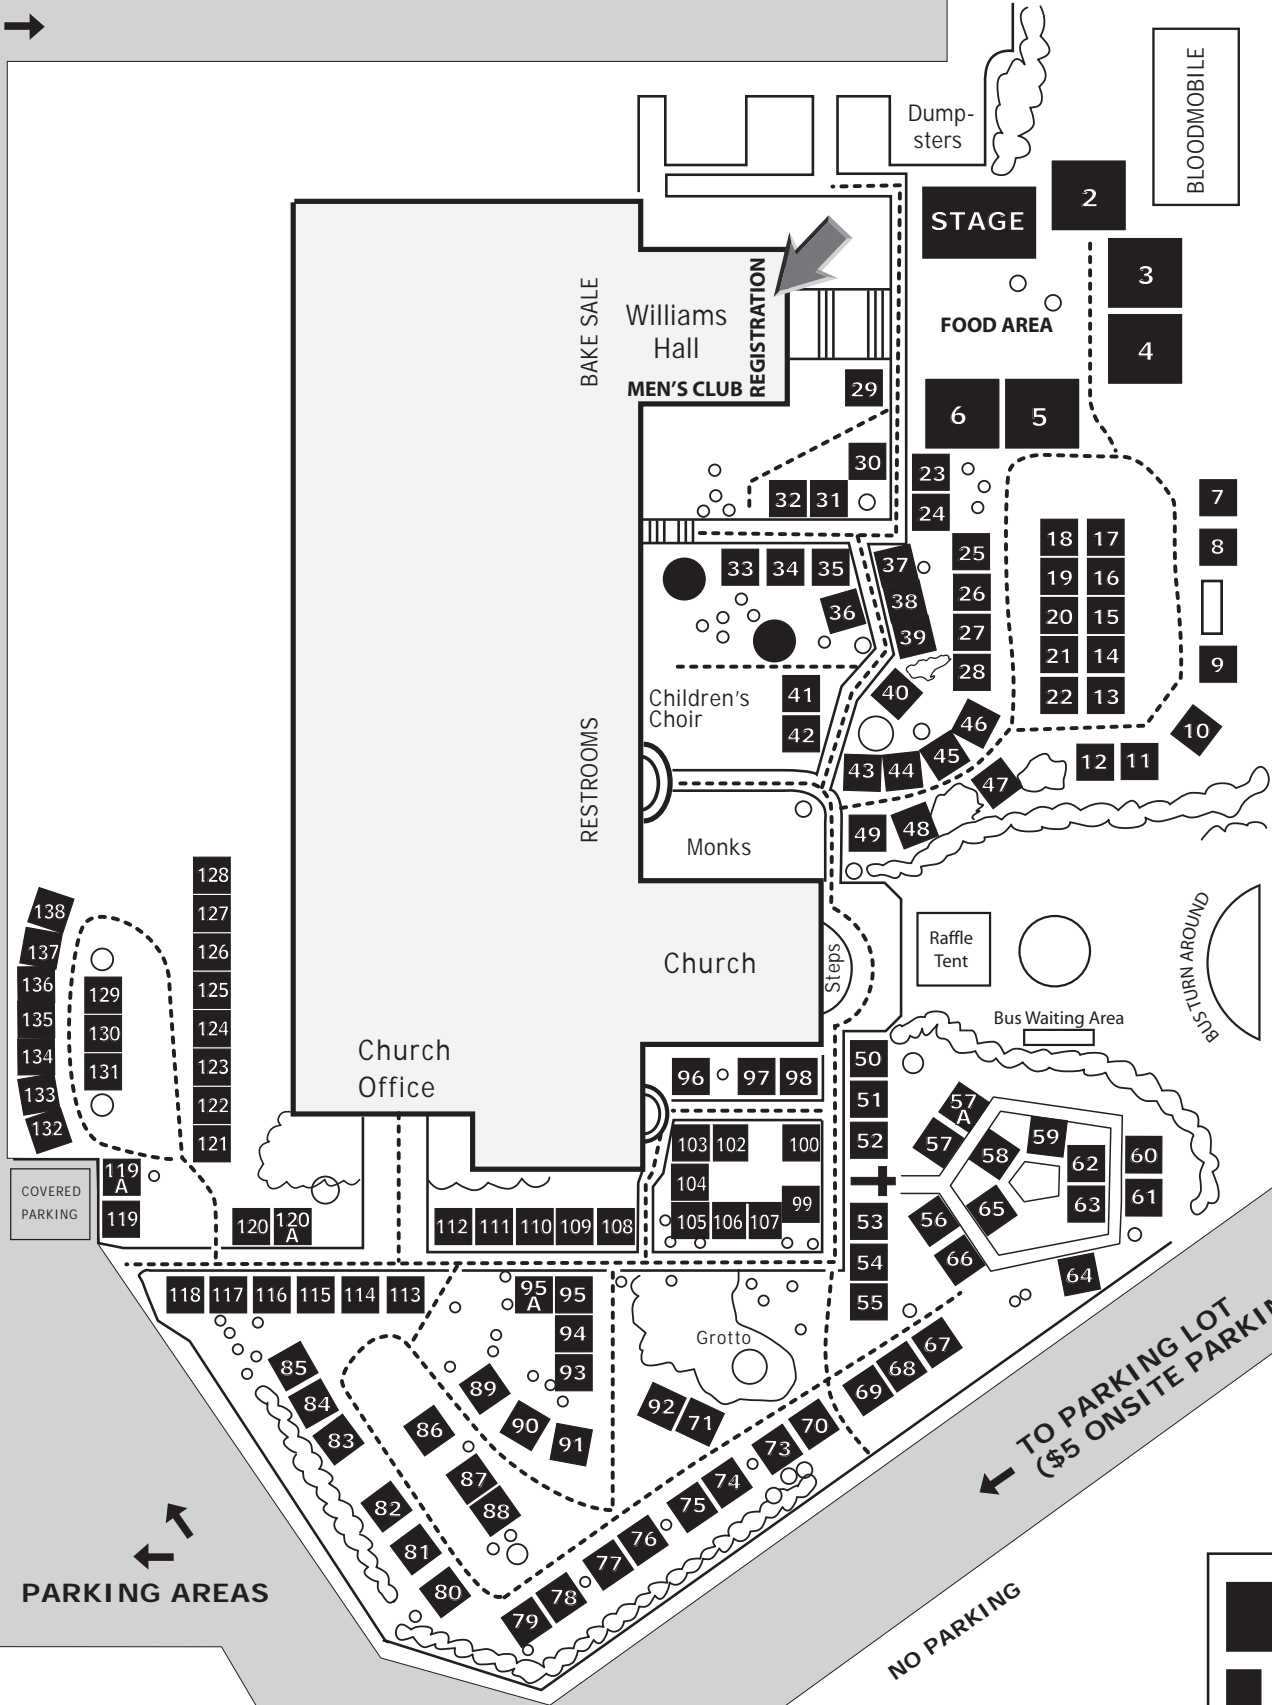

PARKING AREA

TO PARKING AREAS →

TO CORAL SHORES HIGH SCHOOL
FREE PARKING & SHUTTLE SERVICE ↑

BIKE PATH

U.S. 1

NO PARKING ON RIGHT-OF-WAY

TO PARKING LOT
(\$5 ONSITE PARKING) ←

PARKING AREAS

LEGEND

- = 20 FOOT SQUARE
- = 10 FOOT SQUARE
- = PATHS & WALKWAYS