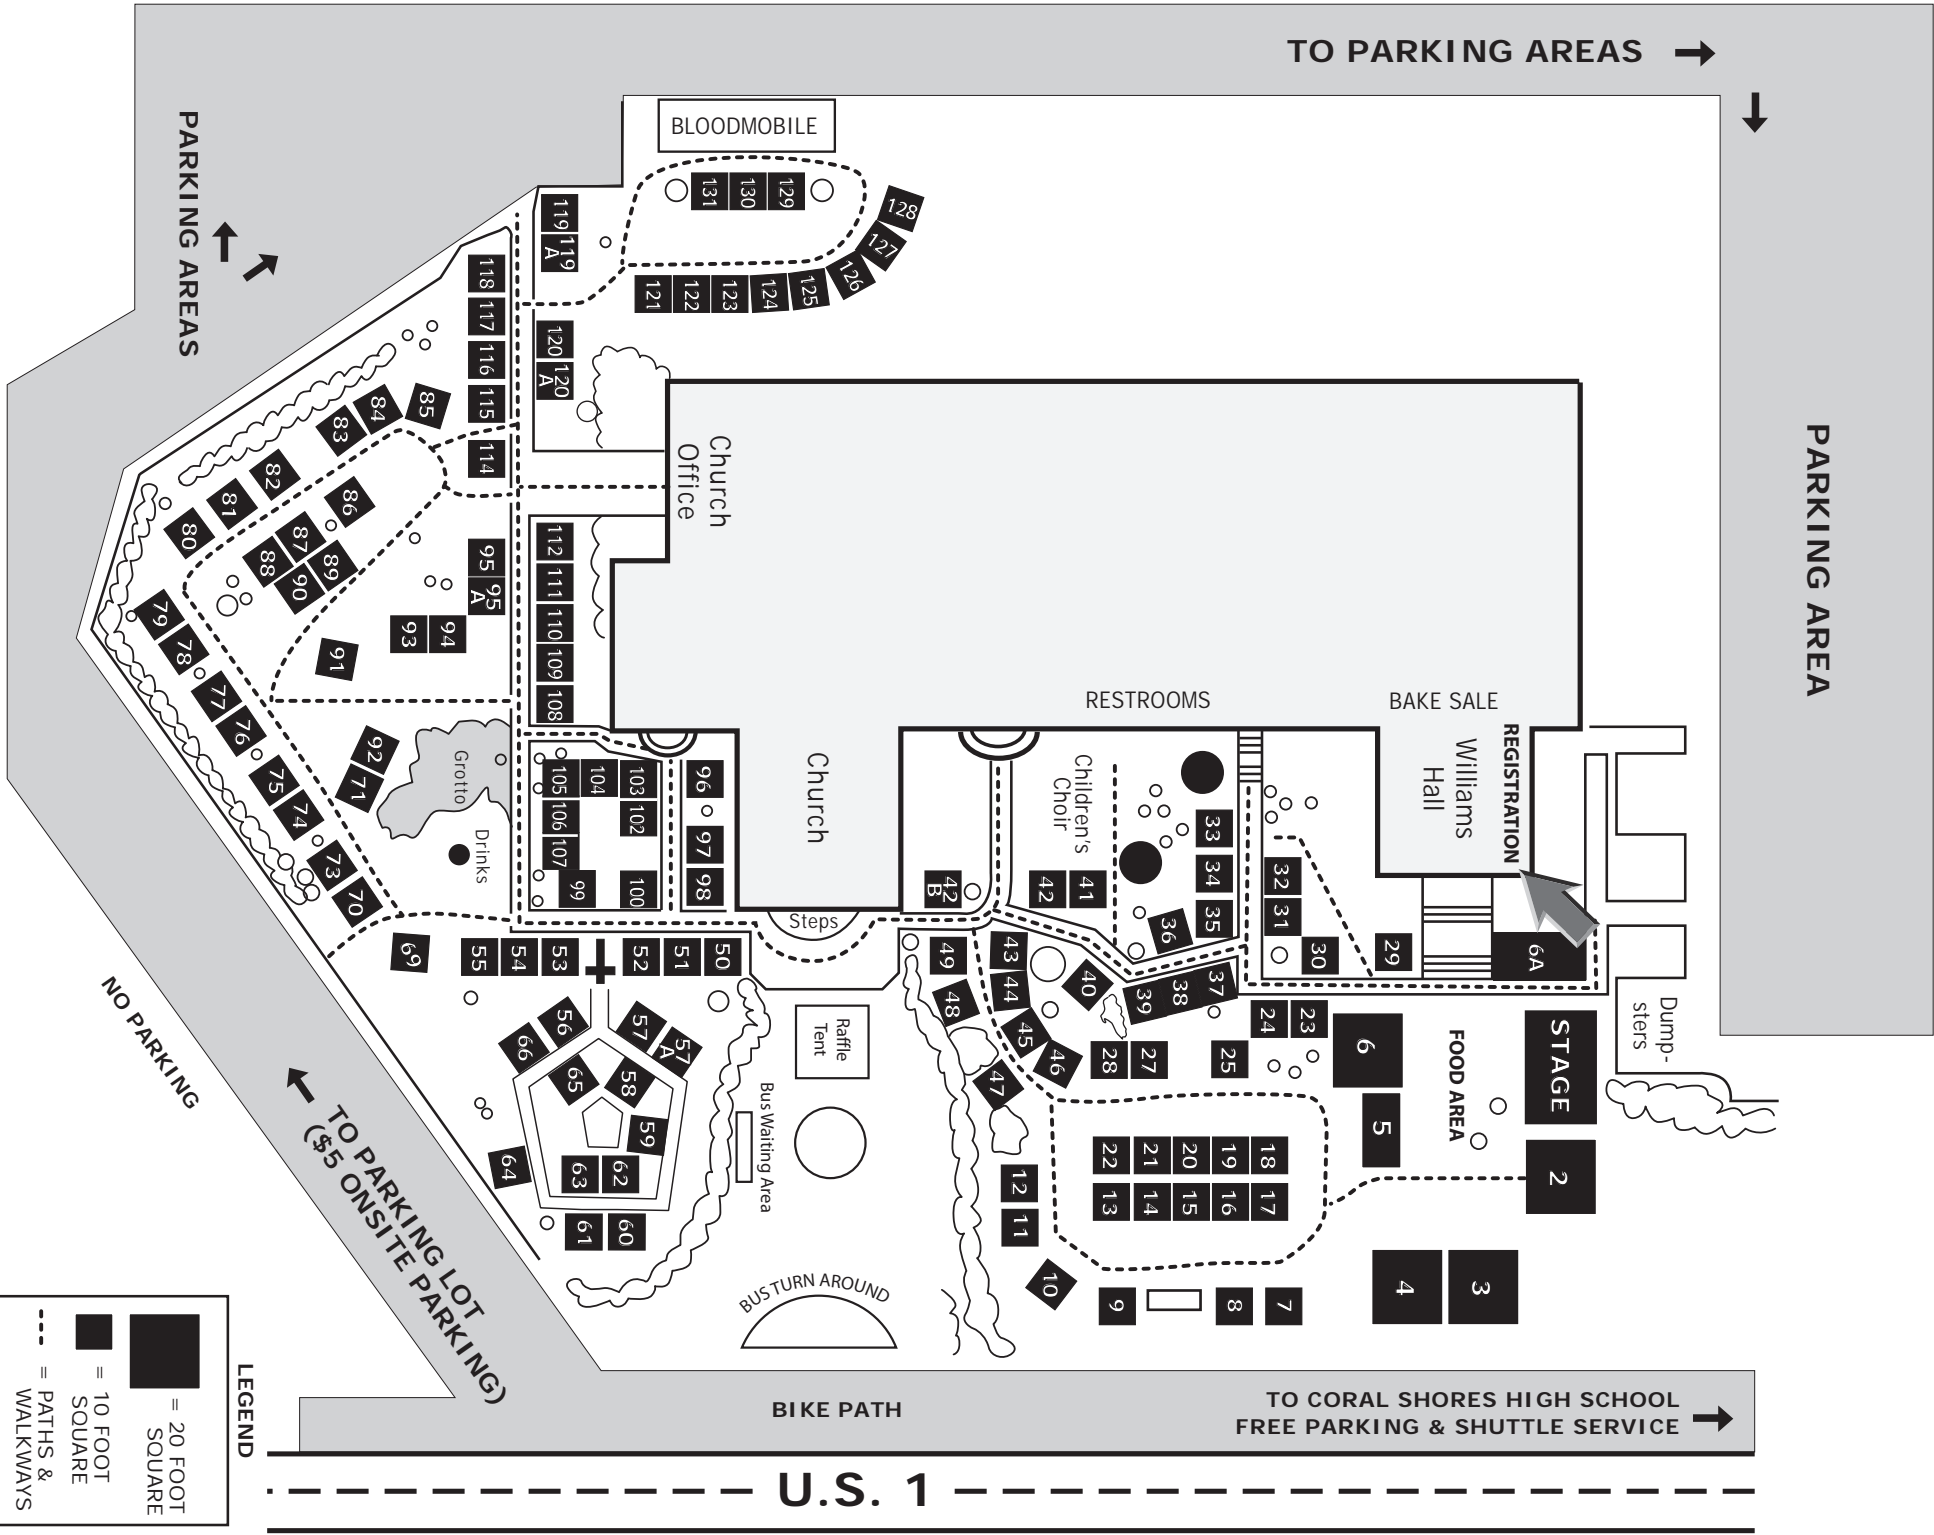

TO PARKING AREAS →

PARKING AREA

PARKING AREAS

LEGEND

- = 20 FOOT SQUARE
- = 10 FOOT SQUARE
- = PATHS & WALKWAYS

NO PARKING ON RIGHT-OF-WAY

U.S. 1

TO CORAL SHORES HIGH SCHOOL
FREE PARKING & SHUTTLE SERVICE →

TO PARKING LOT (\$5 ONSITE PARKING) ←

NO PARKING